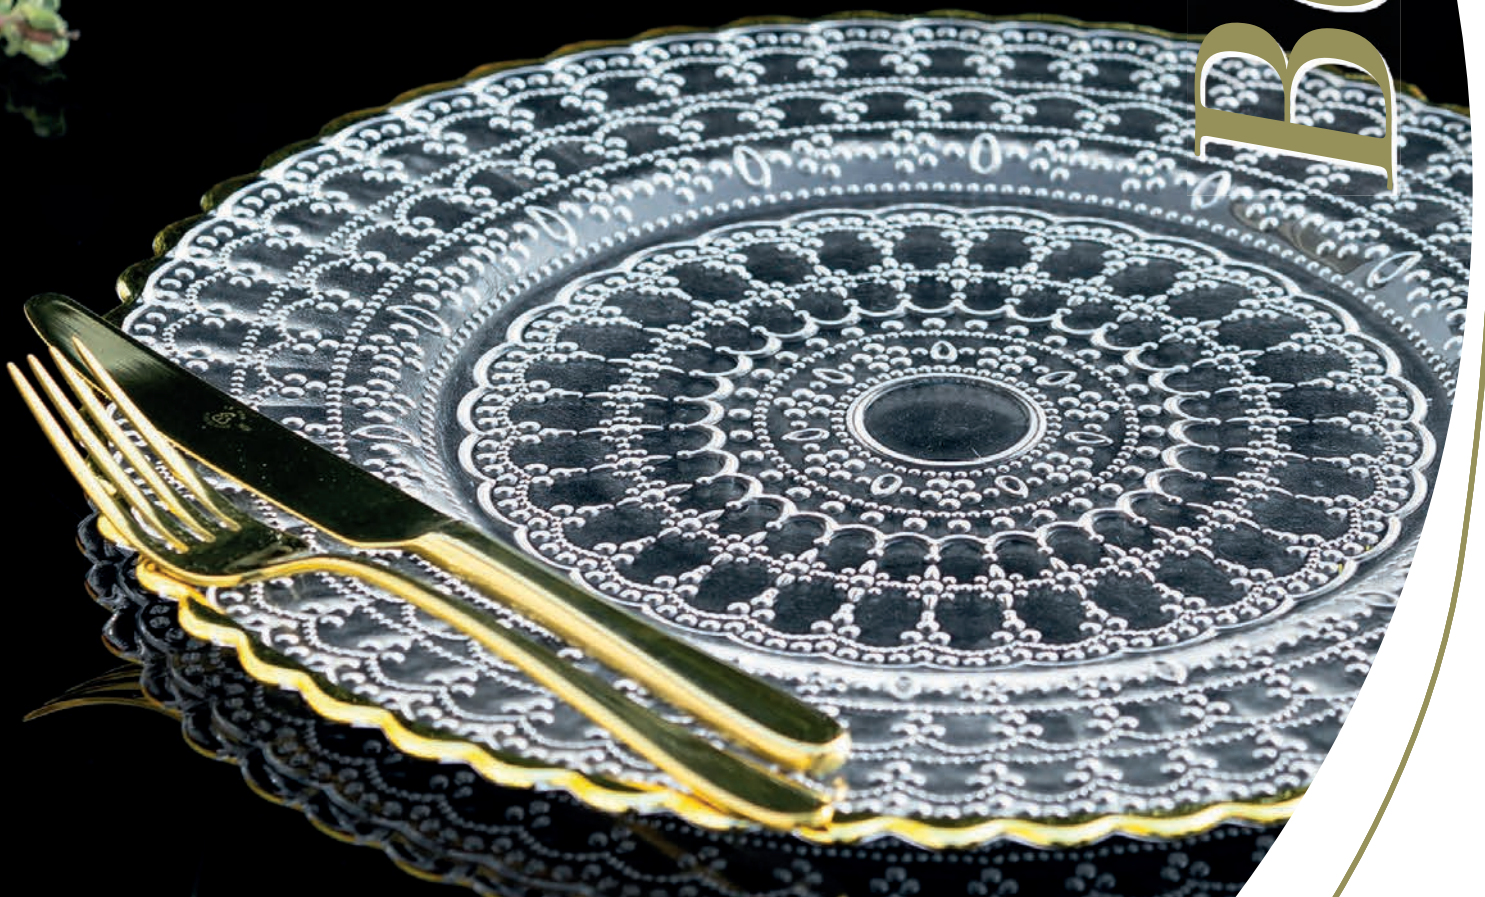

LHEL004OR009330

Ø 33 h 2,5 cm

6

BANQUETING

Barokkos

The baroque design of this collection turns every table into a work of art, enveloping the space in an atmosphere of elegance and refinement, perfect for making every ceremony unforgettable.